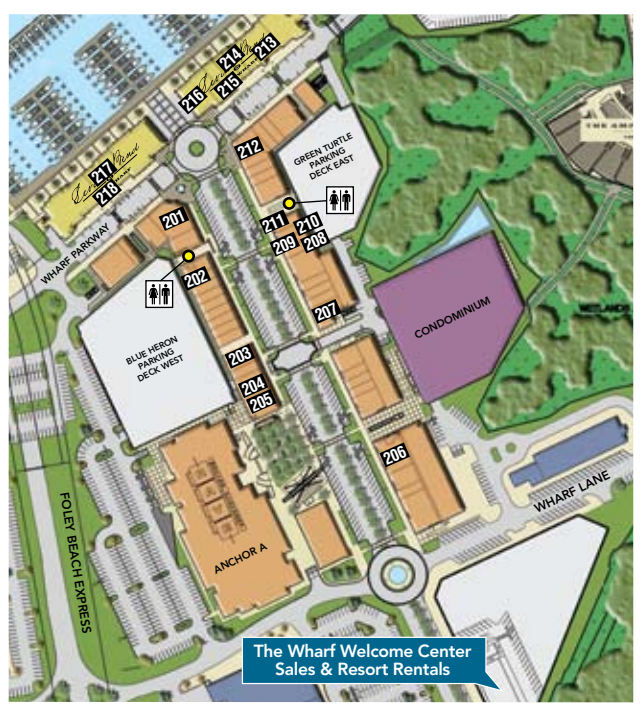

0:15 0:35 0:55

All times listed are minutes after the hour. On busy weekends, additional transportation between Levin's Bend and Oasis will be provided via shuttle bus.

TRAM ROUTE

- STOP 1** Levin's Bend
- STOP 2** The Oasis Pool
- STOP 3** The Wharf Outfitters Outdoor Store
- STOP 4** Fishtales & The Dock Store at The Wharf